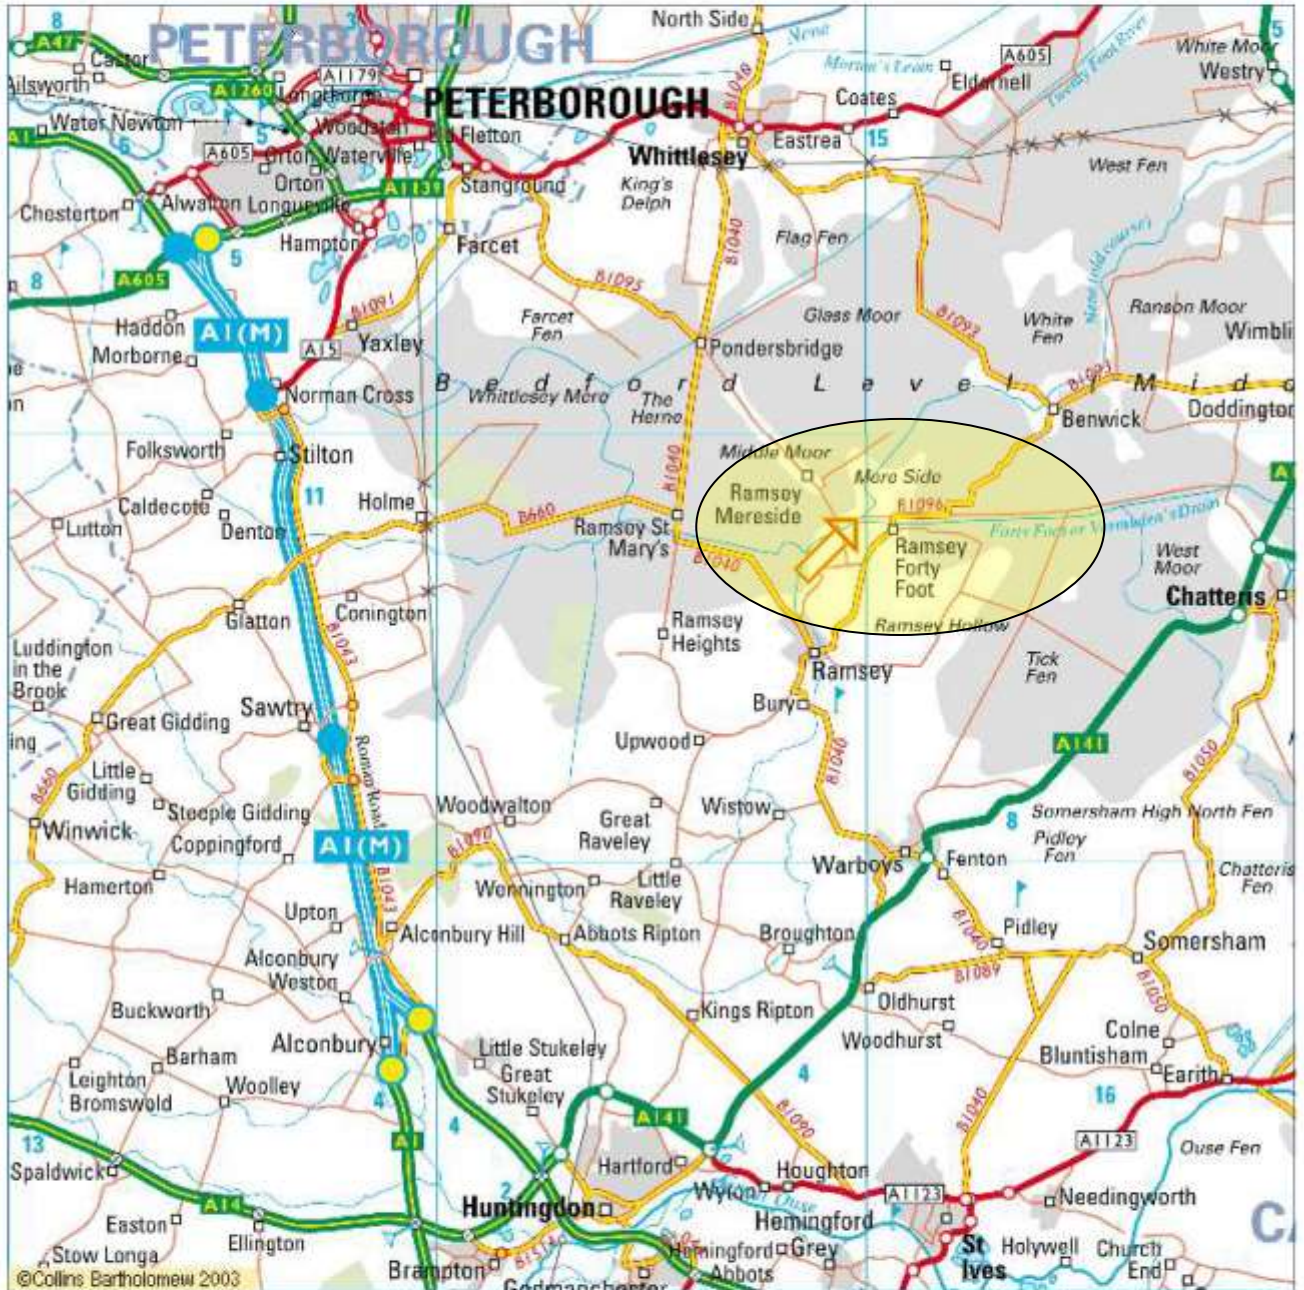

Toyota Townace Noah by Nomad

WHERE TO FIND US

OPENING TIMES

Mon-Fri : 09:00 – 17:00

Sat-Sun : 10:00 – 16:00

Inc Bank Holidays excluding Xmas period.

(See details on our website)

Wellsbridge Motorhome Sales